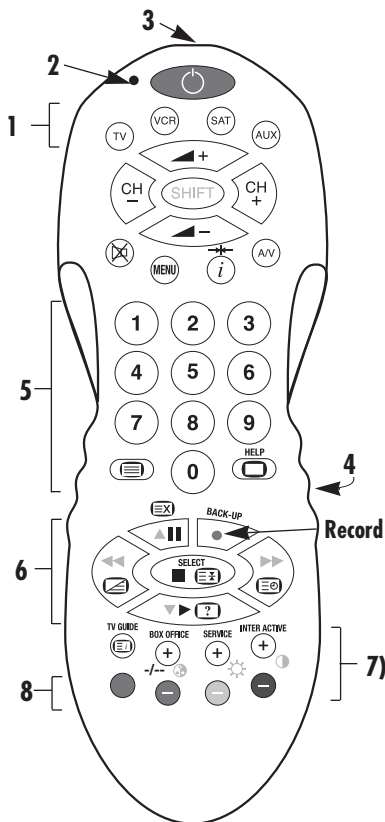

Codes for Televisionspages 5-8

Codes for Video Playerspages 9-11

Codes for Satellite Receiverspage 11

magician 4

MAIN FEATURES

FUNCTION KEYS

KEY SYMBOL	DESCRIPTION
	POWER ON/OFF
	MUTE
	VOLUME +/-
	CHANNEL +/-, C/P +/-
	CHANNEL 1/2 DIGIT MODE
	A/V SOURCE 1
	INFORMATION/INDEX
	NORMAL
	HELP
	PLAY
	STOP
	PAUSE
	FAST FORWARD (SKY™ MENU RIGHT)
	REWIND (SKY™ MENU LEFT)
	SKY™ MENU UP
	SKY™ MENU DOWN
	RECORD (red circle)
	TELETEXT ON
	TV ON (FROM TEXT TO TV)
	MIX (TV AND TELETEXT COMBINED)
	HOLD PAGE (TELETEXT)
	REVEAL (TELETEXT)
	UPDATE (TELETEXT)
	TIMER (TELETEXT)
	TOP OF PAGE (TELETEXT)
	BOTTOM OF PAGE (TELETEXT)
	FASTEXT RED
	FASTEXT GREEN
	FASTEXT YELLOW
	FASTEXT BLUE
	CHANNEL/PROGRAMME STORE
	CHANNEL/PROGRAMME STORE
	C/P (CHANNEL PROGRAMME)

- | | |
|--------------------------|---------------------------------|
| 1. DEVICE INDICATOR keys | 5. Number keypad |
| 2. STATUS INDICATOR | 6. Text & VCR keypad |
| 3. Infra red transmitter | 7. Colour, Brightness, Contrast |
| 4. Battery compartment | 8. Fastext keys |

HOW TO SET UP YOUR URC

The 4WAY has 4 Device Modes (TV, VCR, SAT & AUX) Your URC can be set-up either by entering the appropriate codes from the list of codes supplied or by using the Library search facility. Instructions for the use of both methods follow.

SET UP FOR TV

1. Turn on your TV
2. Look up the brand name of your TV in the DEVICE CODE LIST (See page 6-8).
3. Look up the 3-digit Device Code next to the brand name of your equipment. If there is more than one code listed for your brand, start from the first code with the following instructions:
4. Hold down both \odot POWER and \boxtimes MUTE keys on your URC simultaneously until the STATUS INDICATOR lights up and stays red (about 4 seconds).